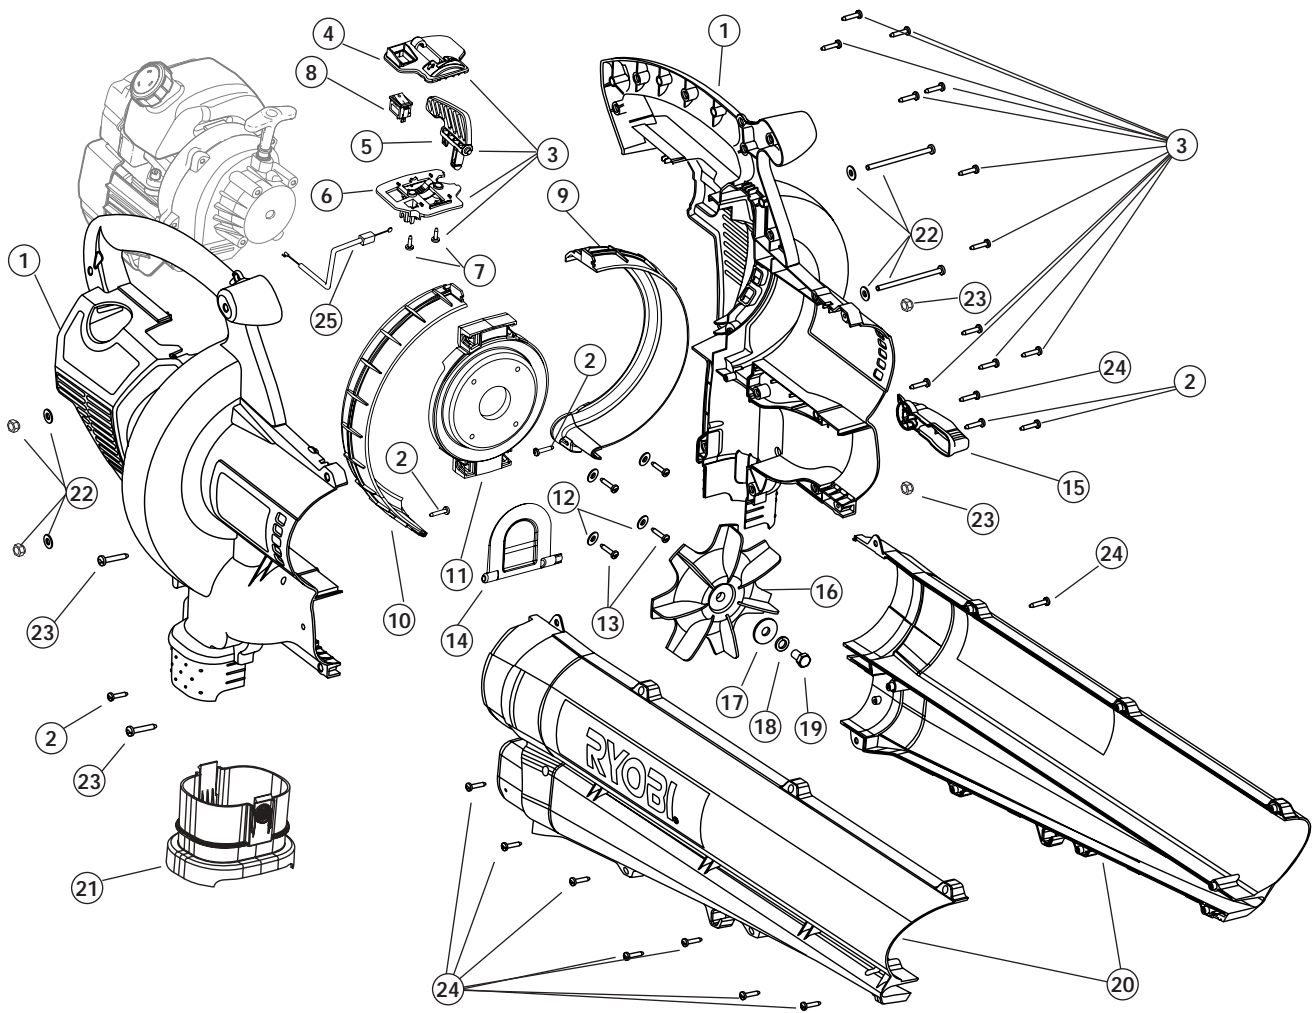

HOUSING PARTS - MODEL RGBV3100

2-CYCLE GAS MULCHING BLOWER VACUUM

PPN- 41ASGBPG034

Item	Part No.	Description
1	753-04138	Engine Cover Assembly (includes 2)
2	791-181345	Cover Screw
3	791-182419	Throttle Control Assembly (includes 4-7)
4	791-182420	Upper Throttle Control Plate
5	791-182728	Throttle Control Lever
6	791-182422	Lower Throttle Control Plate
7	791-182423	Screw, Plastic
8	791-182405	Rocker Switch Assembly
9	753-04140	Left Side Liner
10	753-04139	Right Side Liner
11	791-182408	Engine Mounting Plate (includes 12 & 13)
12	791-182409	Washer
13	791-181903	Screw
14	791-182410	Mode Control Flapper
15	791-182411	Mode Control Lever (includes 24)

Item	Part No.	Description
16	791-147353	Impeller Blade
17	791-182412	Washer
18	791-182413	Lock Washer
19	791-182414	Bolt
20	791-182415	Blower/Vac Tube Assembly (includes 24)
21	791-182417	Vacuum Bag Adapter
22	791-182424	Mounting Plate Hardware
23	791-182425	Blower/Vac Tube Mounting Hardware
24	791-181482	Screw
25	791-182068	Throttle Cable
*	791-612930	Cable Tie
*	753-04143	Vacuum Bag Assembly (includes 21, Vacuum Bag & Cable Tie)
*	791-682075B	Shoulder Harness
*	753-04325	Patio Head

* Items Not Shown